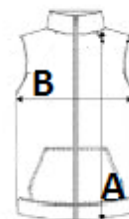

100% polyester mat 290T

100% polyester inner padding

Straight fit

Folds up into storage bag

2 zipped side pockets with nylon zip and tone-on-tone zip puller

2 inner storage pockets

Tone-on-tone nylon front zip fastening with zip puller

Horizontal padding for body and sides

Larger customisation area on chest and back

Elasticated bias finish on the armholes and hem

Hanging loop inside neck

Detachable brand label

TARIFNÝ KÓD: **62024010**

KRAJINA PÔVODU

Bangladesh

ROZMERY (CM)

	S	M	L	XL	2XL
Ks./📏	15	15	15	15	15
Dĺžka (A)	67.00	69.00	71.00	73.00	75.00
Šírka cez prsia (B)	53.00	56.00	59.00	62.00	65.00

FARBY:

■ Dark Grey