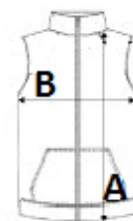

100% polyester mat 290T

100% polyester inner padding.

Straight fit

Folds up into storage bag

2 zipped side pockets with nylon zip and tone-on-tone zip puller

2 inner storage pockets

Tone-on-tone nylon front zip fastening with zip puller

Horizontal padding for body and sides

Larger customisation area on chest and back

Elasticated bias finish on the armholes and hem

Hanging loop inside neck

Detachable brand label

TARIFNÝ KÓD: **62024010**

KRAJINA PŮVODU

Bangladesh

ROZMERY (CM)

	XS
Ks./📏	15
Dĺžka (A)	61.00
Šírka cez prsia (B)	45.00

FARBY:

■ Dark Grey