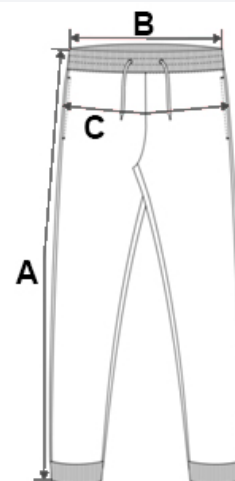

11.50 oz

Modern fit

Zip fastening with one metal button

2 front pockets, 1 ticket pocket and 2 back pockets

Waistband with loops

This product has been specially treated and appears intentionally aged

This artisan process may result in colour variations between products which make each item unique

No brand label, only a size tag for easy decoration access

TARIFNÝ KÓD: **62046231**

KRAJINA PŮVODU

**Pakistan**

ROZMERY (CM)

	34	36	38	40	42	44	46	48
Ks./📦	20	20	20	20	20	20	20	20
Šírka cez pás (B)	33.50	35.50	37.50	39.50	41.50	43.50	45.50	47.50
Vnútorý šev (A)	78.00	78.00	78.00	78.00	78.00	78.00	78.00	78.00
Vonkajší šev (A)	98.00	98.50	99.00	99.50	100.00	100.50	101.00	101.50
Šírka cez bedrá	42.00	44.00	46.00	48.00	50.00	52.00	54.00	56.00