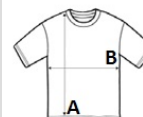

ROZMERY (CM)

	XS	S	M	L	XL	2XL	3XL
Ks./	36	36	36	36	36	36	36
Dĺžka (A)	68.58	71.12	73.66	76.20	78.74	81.28	83.82
Šírka cez prsia (B)	46.99	52.07	57.15	62.23	67.31	72.39	77.47