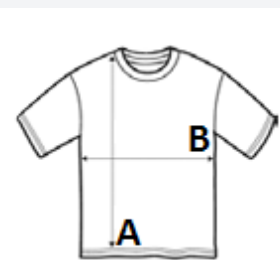

COMING SOON

LANE SEVEN

145 g/m²

100% Bavlna

Bočný šev

Bez štítku

Washable at 30°C

2026 : s. 73

POPIS:

Fabrication

100% ringspun cotton

30 Singles

4.3 oz (145 GSM)

Features

Regular fit

Side Seamed

Tight-knit

Double-needle topstitched

Shoulder taping

Mineral washed

Under 6% shrinkage

No brand label, only a size tag. Care label in side seam

Size up for looser fit

The male models are wearing L-size item

The female models are wearing S-size item

TARIFNÝ KÓD: 61091000

SUGGESTED DECORATION

Digital printing (DTF), DTG, Screen printing

KRAJINA PŮVODU

Pakistan

ROZMERY (CM)

	XS	S	M	L	XL	2XL	3XL
Ks./📏	72	72	72	72	72	72	72
Dížka (A)	68.58	71.12	73.66	76.20	78.74	81.28	83.82
Šírka cez prsia (B)	40.64	45.72	50.80	55.88	60.96	66.04	71.12

FARBY:

Vintage Camel

Vintage Denim

Vintage Black

Cloud Black

Cloud Rock