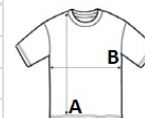

MM021 MUMBLES HONEY BEAR

POPIS

Honey coloured plush bear
 Comes dressed in a cream velour t-shirt
 Suitable for all ages
 Complies with EN71 European Toy Safety regulations
 Fabric Description: Plush Fur
 Sizes: Medium 28cm | Large 38cm
 Wash Care: Hand wash

Krajina pôvodu:

China

📅 2026 : s. 582

📅 2025 : s. 507

ROZMERY (CM)

	M	L
Ks./🌀	36	24
Dĺžka (A)	11	15
Šírka cez prsia (B)	8	10
Výška plyšáka	28	38

FARBY:

Light Brown