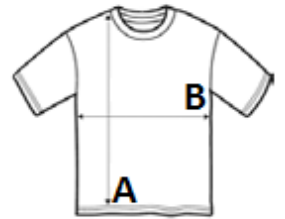

POPIS:

Plain cotton jersey hooded t-shirt
Complies with EN71 regulations
Not suitable for children under 36 months
Fabric Weight: 160gsm
Fabric Description: Single Jersey
Sizes: Medium | Large
Wash Care: Hand wash
Certifications: OEKOTEX, BSCI, SEDEX, EN071

TARIFNÝ KÓD: **61102099**

KRAJINA PŮVODU

Bangladesh

ROZMERY (CM)

	L
Ks./🌀	144
Dĺžka (A)	15.00
Šírka cez prsia (B)	9.75

FARBY:

■ Red