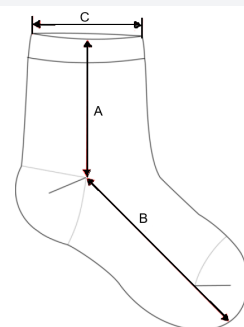

PROACT.®

70 g/m<sup>2</sup>

2026 : s. 333  
2025 : s. 301

POPIS:

80% cotton / 11% polyester / 7% polyamide / 2% elastane  
Bouclette knit inner for extra comfort  
Flat seam at toe  
Tightened knit on the midfoot and upper to ensure a good fit  
Knitted grey sole

TARIFNÝ KÓD: **61159500**

KRAJINA PŮVODU  
**China**

ROZMERY (CM)

	35/38	39/42	43/46
Ks./📦	100	100	100
Sock height from top edge to heel (A)	22,00	23,00	24,00
Feet length from heel to sock extremity (B)	17,00	19,00	21,00
Sock opening width (relaxed) (C)	8,50	9,00	9,50