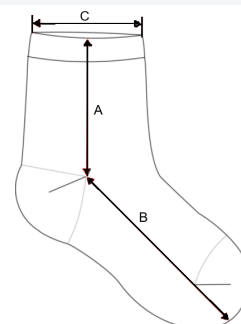

PROACT.®

42 g/m²

2026 : s. 333
2025 : s. 301

POPIS:

- 72% polyester / 25% cotton / 3% elastane
- Bouclette knit inner
- Flat seam at toe
- Ergonomic knitting for greater comfort and support
- Anti-slip grippers under the sole
- Delivered in individual packaging and cardboard box, ready to hang on the shelf

TARIFNÝ KÓD: **61159699**

KRAJINA PŮVODU
China

ROZMERY (CM)

| | 35/38 | 39/42 | 43/46 |
|---|-------|-------|-------|
| Ks./📦 | 100 | 100 | 100 |
| Sock height from top edge to heel (A) | 17,00 | 18,00 | 19,00 |
| Feet length from heel to sock extremity (B) | 17,00 | 19,00 | 21,00 |
| Sock opening width (relaxed) (C) | 7,00 | 7,50 | 8,00 |