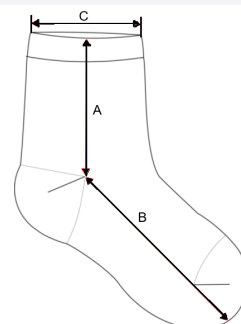

Anti-slip grippers under the sole

Delivered in individual packaging and cardboard box, ready to hang on the shelf

TARIFNÝ KÓD: **61159699**

KRAJINA PŮVODU

China

ROZMERY (CM)

| | 35/38 | 39/42 | 43/46 |
|---|-------|-------|-------|
| Ks./📦 | 100 | 100 | 100 |
| Sock height from top edge to heel (A) | 17,00 | 18,00 | 19,00 |
| Feet length from heel to sock extremity (B) | 17,00 | 19,00 | 21,00 |
| Sock opening width (relaxed) (C) | 7,00 | 7,50 | 8,00 |