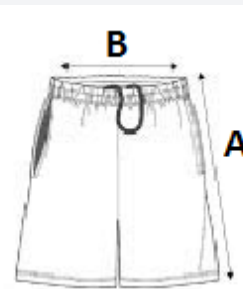

92% polyester / 8% elastane

Stretchy fabric

Ultra-comfortable elasticated belt and flat drawstring

Small inner pocket on right belt

2 open side slits and twin-needle finish on hem

Detachable brand label

TARIFNÝ KÓD: 62046390

KRAJINA PŮVODU

China

ROZMERY (CM)

	XS	S	M	L	XL	2XL
Ks./📏	50	50	50	50	50	50
Šírka cez pás (B)	33.00	35.00	37.00	40.00	43.00	46.00
Vonkajší šev (A)	34.50	35.25	36.00	36.75	37.50	38.25
Inseam	9.00	9.00	9.00	9.00	9.00	9.00