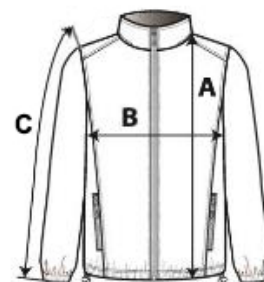

- 100% mat 210T PU-coated polyester
- Waterproof fabric 1500 mm
- Waterproof heat-sealed shoulder seams and hood
- 2 zipped side pockets and zip puller
- 2 inner pockets
- Front fastening with contrasting zip
- Adjustable hood with stoppers in collar with tearrelease placket
- Elasticated cuffs
- Detachable brand label

TARIFNÝ KÓD: **62024010**

KRAJINA PŮVODU

China

ROZMERY (CM)

	S	M	L	XL	2XL
Ks./📦	50	50	50	50	50
Dĺžka (A)	77,00	79,00	81,00	83,00	85,00
Šírka cez prsia (B)	58,00	61,00	64,00	67,00	70,00
Dĺžka rukáva (C)	61,50	63,00	64,50	66,00	67,50