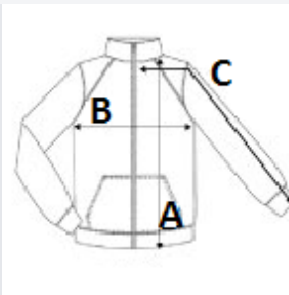

100% matte polyester interlock

Straight fit

Front fastening with reverse zip in tone-on-tone nylon

Raglan sleeves with contrasting shoulder inserts

Contrasting chest and shoulder cut-out

2 zipped front pockets

Textured fabric inserts on the sides and back

Zip cover at the upper neckline for added comfort

Detachable brand label for easy decoration access

TARIFNÝ KÓD: **61103099**

KRAJINA PŮVODU

**Pakistan**

ROZMERY (CM)

	XS	S	M	L	XL	2XL	3XL	4XL
Ks./📏	25	25	25	25	25	25	25	25
Dĺžka (A)	66.50	68.50	70.50	72.50	74.50	76.50	78.50	80.50
Šírka cez prsia (B)	49.00	52.00	55.00	58.00	61.00	64.00	67.00	70.00
Dĺžka rukáva (C)	72.25	77.00	78.75	80.50	82.25	84.00	85.75	87.50