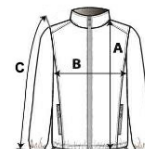

Welded seam detail

Highly windproof

Warmloft performance technology insulation

Special Features

Insulated grown on hood

Stretch binding to hood opening, cuffs and hem

2 zipped lower pockets

Easily compressible

Suggested Decoration:

Embroidery, Heat transfer, Screen printing

Krajina pôvodu:

China

ROZMERY (CM)

	S	M	L	XL	2XL	3XL
Ks./☞	8	8	8	8	8	8
Dĺžka (A)	72,5	72,5	75	75	77,5	77,5
Šírka cez prsia (B)	54	58	62	66	71	75
Dĺžka rukáva (C)	67	68	69	70	71	72