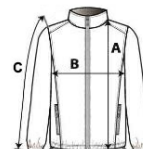

Welded seam detail

Highly windproof

Warmloft performance technology insulation

Special Features

Insulated grown on hood

Stretch binding to hood opening, cuffs and hem

2 zipped lower pockets

Easily compressible

Suggested Decoration:

Embroidery, Heat transfer, Screen printing

Krajina pôvodu:

China

ROZMERY (CM)

	S	M	L	XL	2XL	3XL
Ks./☞	8	8	8	8	8	8
Dĺžka (A)	72,5	72,5	75	75	77,5	77,5
Šírka cez prsia (B)	54	58	62	66	71	75
Dĺžka rukáva (C)	67	68	69	70	71	72