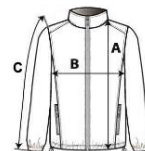

Welded seam detail

Highly windproof

Warmloft performance technology insulation

**Special Features**

Insulated grown on hood

Stretch binding to hood opening, cuffs and hem

2 zipped lower pockets

Easily compressible

**Suggested Decoration:**

Embroidery, Heat transfer, Screen printing

**Krajina pôvodu:**

China

**ROZMERY (CM)**

	2XL	3XL
Ks./📦	8	8
Dĺžka (A)	73	73
Šírka cez prsia (B)	62	64
Dĺžka rukáva (C)	67	67,5

**FARBY:**
 Black