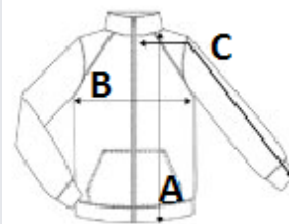

Fabric Information

280 series anti-pill Symmetry fleece

Special Features

Interactive

Fleece cuffs

2 zipped lower pockets

Adjustable shockcord hem

May have slight color differences between Glowlight coloured products

TARIFNÝ KÓD: 61023090

KRAJINA PŮVODU

Bangladesh

ROZMERY (CM)

	XXS	XS	S	M	L	XL	2XL	3XL	4XL	5XL	6XL
Ks./📏	16	16	16	16	16	16	16	16	16	16	16
Dĺžka (A)	0.00	67.00	69.00	71.00	74.00	74.00	76.00	76.00	78.00	78.00	0.00
Šírka cez prsia (B)	0.00	55.00	57.00	60.00	62.00	65.00	69.00	72.00	74.00	76.00	0.00
Dĺžka rukáva (C)	0.00	75.00	77.00	79.00	80.00	81.00	83.00	84.00	85.00	86.00	0.00