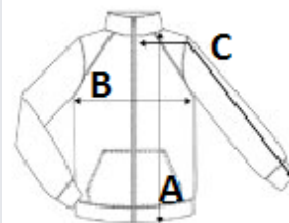

Fabric Information

280 series anti-pill Symmetry fleece

Special Features

Interactive

Fleece cuffs

2 zipped lower pockets

Adjustable shockcord hem

May have slight color differences between Glowlight coloured products

TARIFNÝ KÓD: 61023090

KRAJINA PÓVODU

Bangladesh

ROZMERY (CM)

	XXS	XS	S	M	L	XL	2XL	3XL	4XL	5XL	6XL
Ks./📏	16	16	16	16	16	16	16	16	16	16	16
Dĺžka (A)	0.00	67.00	69.00	71.00	74.00	74.00	76.00	76.00	78.00	78.00	0.00
Šírka cez prsia (B)	0.00	55.00	57.00	60.00	62.00	65.00	69.00	72.00	74.00	76.00	0.00
Dĺžka rukáva (C)	0.00	75.00	77.00	79.00	80.00	81.00	83.00	84.00	85.00	86.00	0.00