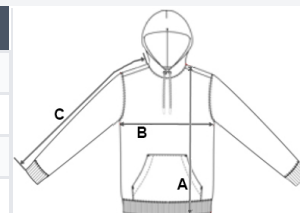

POPIS:

Fabric Information

100% polyester marl knit effect fleece

Special Features

Extol stretch side, hood and underarm panels

RFID pocket protection

Stretch binding to hood opening, cuffs and hem

Stretch binding thumb loops

Zipped chest pocket

2 zipped lower pockets

Inner zip guard

Reflective details for enhanced visibility

TARIFNÝ KÓD: 61023090

SUGGESTED DECORATION

Embroidery

KRAJINA PÔVODU

China

ROZMERY (CM)

	S	M	L	XL	2XL	3XL
Ks./📏	16	16	16	16	16	16
Dĺžka (A)	64.00	64.00	66,5	66,5	69.00	69.00
Šírka cez prsia (B)	48.00	50.00	52,5	55.00	58,5	61.00
Dĺžka rukáva (C)	74,3	75.00	75,7	76,4	77,1	77,8