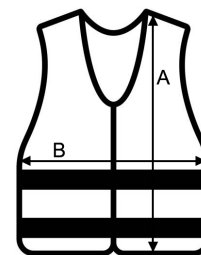

Reflective details for enhanced visibility

Conforms with ISO EN17353

Hook and loop fastening

TARIFNÝ KÓD: **62113390**

SUGGESTED DECORATION

Embroidery, Heat transfer, Screen printing

KRAJINA PŮVODU

China

## ROZMERY (CM)

	3/4	5/6	7/8	9/10	11/12	32	34
Ks./📦	50	50	50	50	50	50	50
Dĺžka (A)	40.00	43.00	46.00	50.00	54.00	58.00	62.00
Šírka cez prsia (B)	43.00	44.00	46.00	48.00	50.00	52.00	54.00