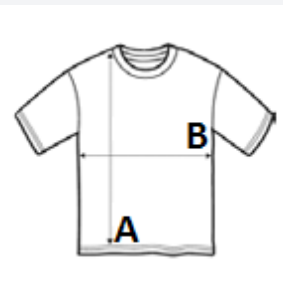

SUGGESTED DECORATION

Digital printing (DTF), Embroidery, Flex, Heat transfer, Screen printing

KRAJINA PŮVODU

Bangladesh

amfori BSCI

ATM-APPROVED
VEGAN

ROZMERY (CM)

	S	M	L	XL	2XL
Ks./☒	50	50	50	50	50
Dĺžka (A)	73.00	75.00	77.00	79.00	81.00
Šírka cez prsia (B)	54.00	57.00	60.00	63.00	66.00

FARBY:

Off White

White

Lilac

Linen

French Navy

Denim

Deep Black