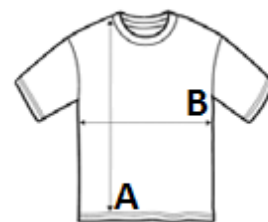

SUGGESTED DECORATION

Screen printing, Heat transfer, Flex, Embroidery, Digital printing (DTF)

KRAJINA PŮVODU

Bangladesh

amfori BSCI

ATM-APPROVED
VEGAN

ROZMERY (CM)

	XS	S	M	L	XL
Ks./☒	50	50	50	50	50
Dĺžka (A)	59.00	61.00	63.00	65.00	67.00
Šírka cez prsia (B)	53.00	56.00	59.00	62.00	65.00

FARBY:

Off White

White

Lilac

Linen

French Navy

Denim

Deep Black