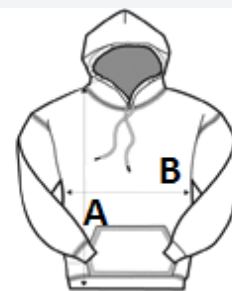

Quality - Brushed fleece 280

80% cotton - 20% GRS certified recycled polyester

Style - Set-in sleeves

1x1 ribbed cuffs and bottom

Kangaroo pocket

Lined hood with tone-on-tone drawstring and metal eyelets

Tubular XS-XL, Sideseamed 2XL-4XL

Outstanding size tolerance: +10%

For the side-seamed version [click here!](#)

TARIFNÝ KÓD: 61102099

KRAJINA PŮVODU

Pakistan

amfori BSCI

ATM-APPROVED
VEGAN

ROZMERY (CM)

	XS	S	M	L	XL	2XL	3XL	4XL
Ks./☞	25	25	25	25	25	25	25	25
Dĺžka (A)	69.00	72.00	73.00	75.00	76.00	78.00	80.00	82.00
Šírka cez prsia (B)	50.00	53.00	56.00	61.00	65.00	68.00	71.00	75.00

FARBY:

☐ White

■ Royal Blue