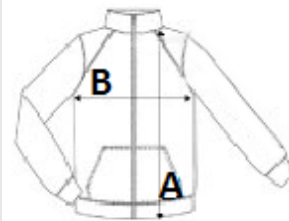

Hood with elasticated opening

Tone-on-tone elasticated bias binding at cuffs and bottom

TARIFNÝ KÓD: 62019000

KRAJINA PŮVODU

Bangladesh

ROZMERY (CM)

	S	M	L	XL	2XL	3XL
Ks./☒	10	10	10	10	10	10
Dĺžka (A)	66.00	67.00	68.00	71.00	74.00	76.00
Šírka cez prsia (B)	53.00	56.00	59.00	62.00	65.00	68.00