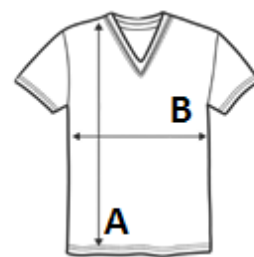

FARBY:

☐ Off White

☐ White

☐ French Navy

☐ Royal Blue

☐ Candy Pink

☐ Red

☐ Deep Black

☐ Grey Melange