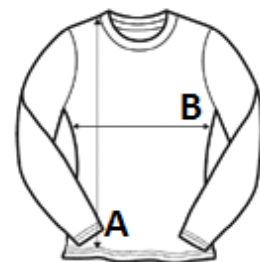

SUGGESTED DECORATION

Digital printing (DTF), Embroidery, Flex, Heat transfer, Screen printing

KRAJINA PÔVODU

Bangladesh

amfori BSCI

VEGETARIAN-APPROVED
VEGAN

ROZMERY (CM)

	S	M	L	XL	2XL
Ks./☒	50	50	50	50	50
Dĺžka (A)	60.00	62.00	64.00	66.00	68.00
Šírka cez prsia (B)	40.00	43.00	46.00	49.00	52.00