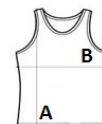

GI46200 PERFORMANCE® ADULT CORE SINGLET **Outlet**
GILDAN

GLAVNE ZNAČILNOSTI

- 159 g/m²
- 159.0 G/SqM (White 156.0 G/SqM)
- 100% Polyester
- Active fit
- Wicking properties
- Snag-resistant
- Single-needle topstitched 5.1cm shoulder strap
- Racerback
- Tearaway label
- Twin needle neck, armhole, and bottom hem
- Transitioning to side seam

Suggested Decoration:

Heat transfer, Screen printing, Sublimation

Država izvora:

Honduras

SPECIFIKACIJA VELIKOSTI (CM)

	S	M	L	XL	2XL
Kom./	36	36	36	36	36
Dolžina telesa (A)	71.12	73.66	76.20	78.74	81.28
Širina prsnega koša (B)	45.72	50.80	55.88	60.96	66.04