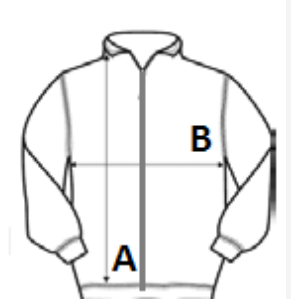

Complete with adjustable grown-on hood, stud-fastening stormflap with inner zip guard and 6 pockets

Zippered pockets

O/S map & mobile phone pockets

Adjustable hem

Slim Fit

TARIFNA OZNAKA: **62103000**

DRŽAVA IZVORA

Bangladesh

SPECIFIKACIJA VELIKOSTI (CM)

	XS	S	M	L	2XL	3XL
Kom./📦	12	12	12	12	12	12
Dolžina telesa (A)	81.30	81.30	81.30	81.30	81.30	81.30
Širina prsnega koša (B)	45.50	48.50	51.00	54.50	62.00	66.00

BARVE: