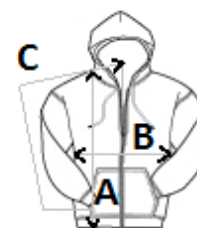

FINDEN + HALES

280 g/m²

100% Poliester

Full Zip

Odrtgajte etiketo

Washable at 40°C

GLAVNE ZNAČILNOSTI:

- Contemporary softshell jacket with 3-piece hood
- Contrast colour panelling on shoulders and upper sleeve
- Soft-touch jersey fabric with bonded microfleece reverse
- Zipped chest and side pockets
- Contrast colour centre front zip
- Non-slip gripper zip pulls
- Side body panels with topstitching
- Dropped rear hem
- Stretch binding at cuffs
- Set in sleeves
- 2 ply

TARIFNA OZNAKA: 61013090

DRŽAVA IZVORA

Bangladesh

SPECIFIKACIJA VELIKOSTI (CM)

	XS	S	M	L	XL	2XL
Kom./📦	24	24	24	24	24	24
Dolžina telesa (A)	69.00	71.00	73.00	75.00	77.00	79.00
Širina prsnega koša (B)	50.00	53.00	56.00	59.00	62.00	65.00
Dolžina rokava (C)	62.00	64.00	66.00	68.00	70.00	72.00