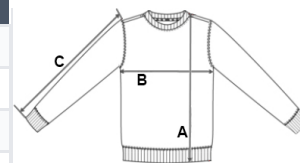

SPECIFIKACIJA VELIKOSTI (CM)

	XS	S	M	L	XL	2XL	3XL	4XL
Kom./📦	25	25	25	25	25	25	25	25
Dolžina telesa (A)	66.00	67.50	69.00	70.50	72.00	73.50	75.00	76.50
Širina prsnega koša (B)	48.00	51.00	54.00	57.00	60.00	63.00	66.00	69.00
Dolžina rokava (C)	64.00	64.50	65.00	65.50	66.00	66.50	67.00	67.50