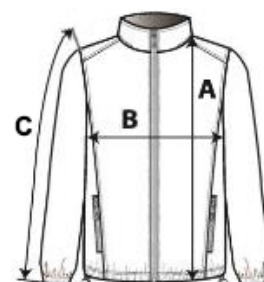

95% polyester / 5% elastane

2-layer softshell with water-repellent treatment

Inner layer: 100% black microfleece polyester

Straight fit

Stand-up collar

Two side pockets lined with polytricot, nylon zips and black zip pullers

Black nylon zip fastening with chin guard and puller

Shoulder and back yokes with topstitching

Black inner neck tape

Double-needle finish at sleeve and bottom hems

Tear-away brand label

TARIFNA OZNAKA: 62024010

DRŽAVA IZVORA

Bangladesh

SPECIFIKACIJA VELIKOSTI (CM)

	S	M	L	XL	2XL	3XL	4XL
Kom./📦	10	10	10	10	10	10	10
Dolžina telesa (A)	70.00	72.00	74.00	76.00	78.00	80.00	82.00
Širina prsnega koša (B)	52.00	55.00	58.00	61.00	64.00	67.00	70.00
Dolžina rokava (C)	66.00	67.00	68.00	69.00	70.00	71.00	72.00