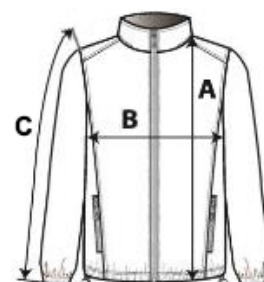

95% polyester / 5% elastane

2-layer softshell with water-repellent treatment

Inner layer: 100% black microfleece polyester

Straight fit

Stand-up collar

Two side pockets lined with polytricot, nylon zips and black zip pullers

Black nylon zip fastening with chin guard and puller

Shoulder and back yokes with topstitching

Black inner neck tape

Double-needle finish at sleeve and bottom hems

Tear-away brand label

TARIFNA OZNAKA: 62024010

DRŽAVA IZVORA

Bangladesh

SPECIFIKACIJA VELIKOSTI (CM)

| | S | M | L | XL | 2XL | 3XL | 4XL |
|-------------------------|-------|-------|-------|-------|-------|-------|-------|
| Kom./📦 | 10 | 10 | 10 | 10 | 10 | 10 | 10 |
| Dolžina telesa (A) | 70.00 | 72.00 | 74.00 | 76.00 | 78.00 | 80.00 | 82.00 |
| Širina prsnega koša (B) | 52.00 | 55.00 | 58.00 | 61.00 | 64.00 | 67.00 | 70.00 |
| Dolžina rokava (C) | 66.00 | 67.00 | 68.00 | 69.00 | 70.00 | 71.00 | 72.00 |