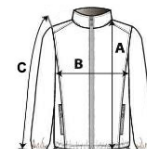

IB411 LADIES' BASIC SOFTSHELL JACKET **Novo****iDeal Basic**
BRAND

GLAVNE ZNAČILNOSTI

- 280 g/m²
- 95% polyester / 5% elastane
- 2-layer softshell with water-repellent treatment
- Inner layer: 100% black microfleece polyester
- Straight fit
- Two side pockets lined with polytricot, nylon zips and black zip pullers
- Black nylon zip fastening with chin guard and puller
- Shoulder and back yokes with topstitching
- Black inner neck tape
- Double-needle finish at sleeve and bottom hems
- Tear-away brand label

Certifikati:

STANDARD
100

Država izvora:

Bangladesh

2026 : str. : page

SPECIFIKACIJA VELIKOSTI (CM)

	XS	S	M	L	XL	2XL	3XL	4XL
Kom./📦	10	10	10	10	10	10	10	10
Dolžina telesa (A)	61.75	63.75	65.75	67.75	69.75	71.75	73.75	75.75
Širina prsnega koša (B)	44	47	50	53	56	59	62	65
Dolžina rokava (C)	61.50	62.50	63.50	64.50	65.50	66.50	67.50	68.50