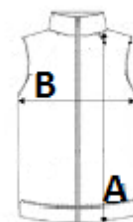

Black nylon zip fastening with chin guard and puller

Shoulder and back yokes with topstitching

Black inner neck tape

Double-needle finish at armholes and bottom hem

Tear-away brand label

TARIFNA OZNAKA: 62024010

## SPECIFIKACIJA VELIKOSTI (CM)

	XS	S	M	L	XL	2XL	3XL	4XL
Kom./📦	10	10	10	10	10	10	10	10
Dolžina telesa (A)	66.00	68.00	70.00	72.00	74.00	76.00	78.00	80.00
Širina prsnega koša (B)	49.00	52.00	55.00	58.00	61.00	64.00	67.00	70.00