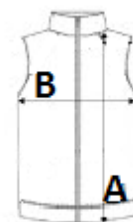

Black nylon zip fastening with chin guard and puller

Shoulder and back yokes with topstitching

Black inner neck tape

Double-needle finish at armholes and bottom hem

Tear-away brand label

TARIFNA OZNAKA: 62024010

DRŽAVA IZVORA

Bangladesh

SPECIFIKACIJA VELIKOSTI (CM)

	XS	S	M	L	XL	2XL	3XL	4XL
Kom./📦	10	10	10	10	10	10	10	10
Dolžina telesa (A)	66.00	68.00	70.00	72.00	74.00	76.00	78.00	80.00
Širina prsnega koša (B)	49.00	52.00	55.00	58.00	61.00	64.00	67.00	70.00