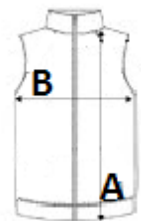

Tone-on-tone nylon zip fastening with chin guard and puller

Horizontal quilting

Wider quilting bands (11 cm at the front, 14.5 cm at the back) to enhance decoration

Tone-on-tone elastic bias finish at armholes and bottom hem

Inner hanging loop at collar

Packable product with storage pouch

Tear-away brand label

Injected padding: weight may vary depending on garment zones

Total weight is indicative

TARIFNA OZNAKA: **62024010**

DRŽAVA IZVORA

Myanmar

SPECIFIKACIJA VELIKOSTI (CM)

	S	M	L	XL	2XL	3XL	4XL
Kom./📦	15	15	15	15	15	15	15
Dolžina telesa (A)	67.00	69.00	71.00	73.00	75.00	77.00	79.00
Širina prsnega koša (B)	53.00	56.00	59.00	62.00	65.00	68.00	71.00