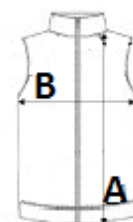

Tone-on-tone nylon zip fastening with chin guard and puller

Horizontal quilting

Wider quilting bands (11 cm at the front, 14.5 cm at the back) to enhance decoration

Tone-on-tone elastic bias finish at armholes and bottom hem

Inner hanging loop at collar

Packable product with storage pouch

Tear-away brand label

Injected padding: weight may vary depending on garment zones

Total weight is indicative

TARIFNA OZNAKA: **62024010**

DRŽAVA IZVORA

Myanmar

SPECIFIKACIJA VELIKOSTI (CM)

	S	M	L	XL	2XL	3XL	4XL
Kom./📦	15	15	15	15	15	15	15
Dolžina telesa (A)	67.00	69.00	71.00	73.00	75.00	77.00	79.00
Širina prsnega koša (B)	53.00	56.00	59.00	62.00	65.00	68.00	71.00