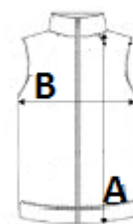

Horizontal quilting

Wider quilting bands (11 cm at the front, 14.5 cm at the back) to enhance decoration

Tone-on-tone elastic bias finish at armholes and bottom hem

Inner hanging loop at collar

Packable product with storage pouch

Tear-away brand label

Injected padding: weight may vary depending on garment zones

Total weight is indicative

TARIFNA OZNAKA: **62024010**

DRŽAVA IZVORA

Myanmar

SPECIFIKACIJA VELIKOSTI (CM)

	XS	S	M	L	XL	2XL
Kom./☒	15	15	15	15	15	15
Dolžina telesa (A)	61.00	63.00	65.00	67.00	69.00	71.00
Širina prsnega koša (B)	45.00	48.00	51.00	54.00	57.00	60.00