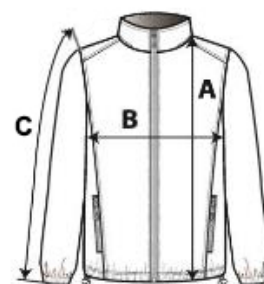

Microfleece with anti-pilling treatment

Straight fit

Stand-up collar

Two side pockets lined with jersey

Tone-on-tone plastic zip fastening

Tone-on-tone inner neck tape

Double-needle finish at sleeve and bottom hems

Tear-away brand label

TARIFNA OZNAKA: **61103099**

DRŽAVA IZVORA

Bangladesh

SPECIFIKACIJA VELIKOSTI (CM)

| | XS | S | M | L | XL | 2XL | 3XL | 4XL | 5XL |
|-------------------------|-------|-------|-------|-------|-------|-------|-------|-------|-------|
| Kom./☒ | 10 | 10 | 10 | 10 | 10 | 10 | 10 | 10 | 10 |
| Dolžina telesa (A) | 66.00 | 68.00 | 70.00 | 72.00 | 74.00 | 76.00 | 78.00 | 80.00 | 82.00 |
| Širina prsnega koša (B) | 50.00 | 53.00 | 56.00 | 59.00 | 62.00 | 65.00 | 68.00 | 71.00 | 74.00 |
| Dolžina rokava (C) | 64.00 | 65.00 | 66.00 | 67.00 | 68.00 | 69.00 | 70.00 | 71.00 | 72.00 |