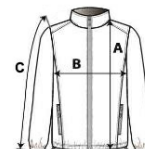

IB900 UNISEX BASIC POLAR FLEECE **Novo**

iDeal Basic
BRAND

GLAVNE ZNAČILNOSTI

- 280 g/m²
- 100% polyester
- Microfleece with anti-pilling treatment
- Straight fit
- Stand-up collar
- Two side pockets lined with jersey
- Tone-on-tone plastic zip fastening
- Tone-on-tone inner neck tape
- Double-needle finish at sleeve and bottom hems
- Tear-away brand label

Certifikati:

STANDARD
100

Država izvora:

Bangladesh

2026 : str. : page

SPECIFIKACIJA VELIKOSTI (CM)

	XS	S	M	L	XL	2XL	3XL	4XL	5XL
Kom./	10	10	10	10	10	10	10	10	10
Dolžina telesa (A)	66	68	70	72	74	76	78	80	82
Širina prsnega koša (B)	50	53	56	59	62	65	68	71	74
Dolžina rokava (C)	64	65	66	67	68	69	70	71	72