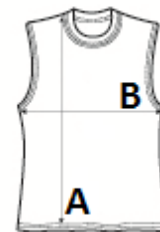

## GLAVNE ZNAČILNOSTI:

Oversize fit

Dropped armhole for comfort

Perfect paired with crop top or sports bra

Large embellishment area

AWDis' own lightweight Neoteric™ smooth fabric with inherent wickability

Smooth fabric face for easy embellishment

Self-fabric taped back neck

Simple tear off label makes it perfect for rebranding

TARIFNA OZNAKA: 61099020

DRŽAVA IZVORA

Bangladesh

## SPECIFIKACIJA VELIKOSTI (CM)

	M	L	XL
Kom./📦	50	50	50
Dolžina telesa (A)	63.50	65.50	67.50
Širina prsnega koša (B)	53.00	56.00	59.00