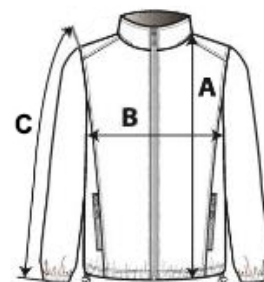

KARIBAN

35 g/m²

100% Poliamid

Žep

2026 : str. : page
2025 : str. : page

GLAVNE ZNAČILNOSTI:

100% polyamide

Polyester padding

Warm and ultra-lightweight

Folds up into storage bag

2 front zipped pockets

Contrast interior: Convoy Grey for Black and Red; Navy for Light Royal Blue

Tone-on-tone interior: Navy for Navy

TARIFNA OZNAKA: 62024010

DRŽAVA IZVORA

China

SPECIFIKACIJA VELIKOSTI (CM)

	6/8	8/10	10/12	12/14
Kom./📦	15	15	15	15
Dolžina telesa (A)	47,5	53,00	57,75	62,5
Širina prsnega koša (B)	39,5	42,5	45,5	48,5
Dolžina rokava (C)	47,25	53,5	57,25	61,00

BARVE:

■ Light Royal Blue

■ Navy

■ Red

■ Black