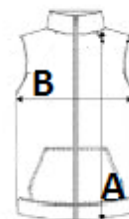

100% polyester mat 290T

100% polyester inner padding

Straight fit

Folds up into storage bag

2 zipped side pockets with nylon zip and tone-on-tone zip puller

2 inner storage pockets

Tone-on-tone nylon front zip fastening with zip puller

Horizontal padding for body and sides

Larger customisation area on chest and back

Elasticated bias finish on the armholes and hem

Hanging loop inside neck

Detachable brand label

TARIFNA OZNAKA: **62024010**

DRŽAVA IZVORA

Bangladesh

SPECIFIKACIJA VELIKOSTI (CM)

	S	M	L	XL	2XL
Kom./📦	15	15	15	15	15
Dolžina telesa (A)	67.00	69.00	71.00	73.00	75.00
Širina prsnega koša (B)	53.00	56.00	59.00	62.00	65.00

BARVE:

■ Dark Grey