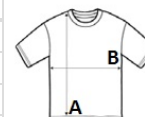

SPECIFIKACIJA VELIKOSTI (CM)

	XS	S	M	L	XL	2XL	3XL
Kom./	36	36	36	36	36	36	36
Dolžina telesa (A)	68.58	71.12	73.66	76.20	78.74	81.28	83.82
Širina prsnega koša (B)	46.99	52.07	57.15	62.23	67.31	72.39	77.47