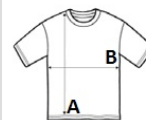

## GLAVNE ZNAČILNOSTI

Honey coloured plush bear  
 Comes dressed in a cream velour t-shirt  
 Suitable for all ages  
 Complies with EN71 European Toy Safety regulations  
 Fabric Description: Plush Fur  
 Sizes: Medium 28cm | Large 38cm  
 Wash Care: Hand wash

## SPECIFIKACIJA VELIKOSTI (CM)

	M	L
Kom./📦	36	24
Dolžina telesa (A)	11	15
Širina prsnega koša (B)	8	10
Plush Hight (foot to top of head)	28	38