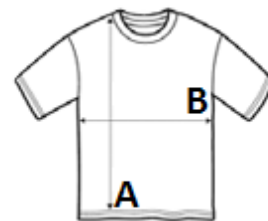

SPECIFIKACIJA VELIKOSTI (CM)

	M	L
Kom./📦	36	24
Dolžina telesa (A)	11.00	15.00
Širina prsnega koša (B)	8.00	10.00
Plush Hight (foot to top of head)	28.00	38.00