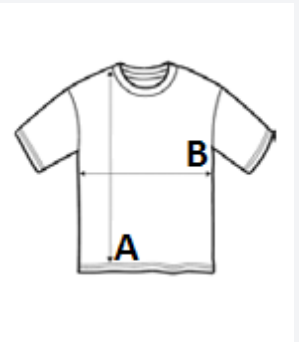

2026 : str. : page
2025 : str. : page

GLAVNE ZNAČILNOSTI:

Key ring and fridge magnet bears
Both wearing removable white t shirts
Magnet – suitable for all ages
Key Ring – Not suitable for children under 36 months
Complies with EN71 regulations
Fabric Description: Plush Fur
Sizes: XS 10CM
Wash Care: Hand wash

TARIFNA OZNAKA: **95030041**

DRŽAVA IZVORA

China

SPECIFIKACIJA VELIKOSTI (CM)

	XS
Kom./📦	144
Dolžina telesa (A)	3.00
Širina prsnega koša (B)	6.50
Plush Hight (foot to top of head)	14.00
Height (seated position)	10.00
Decoration Panel Width	6.50
Decoration Panel Length	7.00