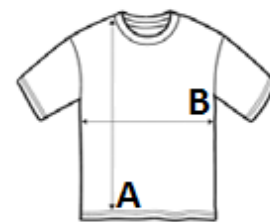

GLAVNE ZNAČILNOSTI:

Plain cotton jersey hooded t-shirt
Complies with EN71 regulations
Not suitable for children under 36 months
Fabric Weight: 160gsm
Fabric Description: Single Jersey
Sizes: Medium | Large
Wash Care: Hand wash
Certifications: OEKOTEX, BSCI, SEDEX, EN071

TARIFNA OZNAKA: **61102099**

DRŽAVA IZVORA

Bangladesh

SPECIFIKACIJA VELIKOSTI (CM)

	L
Kom./📦	144
Dolžina telesa (A)	15.00
Širina prsnega koša (B)	9.75

BARVE:

■ Red