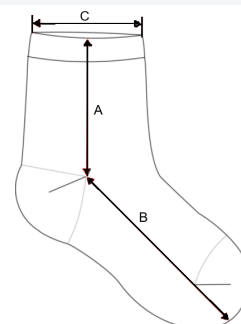

PROACT.®

42 g/m²

2026 : str. : page
2025 : str. : page

GLAVNE ZNAČILNOSTI:

- 72% polyester / 25% cotton / 3% elastane
- Bouclette knit inner
- Flat seam at toe
- Ergonomic knitting for greater comfort and support
- Anti-slip grippers under the sole
- Delivered in individual packaging and cardboard box, ready to hang on the shelf

TARIFNA OZNAKA: **61159699**

DRŽAVA IZVORA
China

SPECIFIKACIJA VELIKOSTI (CM)

	35/38	39/42	43/46
Kom./📦	100	100	100
Sock height from top edge to heel (A)	17,00	18,00	19,00
Feet length from heel to sock extremity (B)	17,00	19,00	21,00
Sock opening width (relaxed) (C)	7,00	7,50	8,00