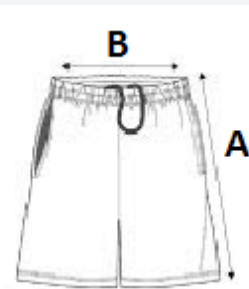

## GLAVNE ZNAČILNOSTI:

92% polyester / 8% elastane

Stretchy fabric

Ultra-comfortable elasticated belt and flat drawstring

Small inner pocket on right belt

2 open side slits and twin-needle finish on hem

Detachable brand label

## SPECIFIKACIJA VELIKOSTI (CM)

	XS	S	M	L	XL	2XL
Kom./📦	50	50	50	50	50	50
Širina pasu (B)	33.00	35.00	37.00	40.00	43.00	46.00
Zunanji šiv (A)	34.50	35.25	36.00	36.75	37.50	38.25
Inseam	9.00	9.00	9.00	9.00	9.00	9.00