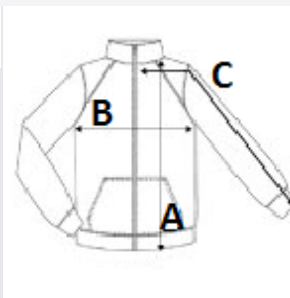

PROACT.®

200 g/m<sup>2</sup> 100% Poliester Žep Odtrgajte etiketo

2026 : str. : page  
2025 : str. : page

GLAVNE ZNAČILNOSTI:

- 100% matte polyester interlock
- Straight fit
- Front fastening with reverse zip in tone-on-tone nylon
- Raglan sleeves with contrasting shoulder inserts
- Contrasting chest and shoulder cut-out
- Stitched band in the main fabric on the cuffs and waistband
- 2 zipped front pockets
- Textured fabric inserts on the sides and back
- Zip cover at the upper neckline for added comfort
- Detachable brand label for easy decoration access

TARIFNA OZNAKA: 61103099

DRŽAVA IZVORA

Pakistan

SPECIFIKACIJA VELIKOSTI (CM)

	4/6	6/8	8/10	10/12	12/14
Kom./📦	25	25	25	25	25
Dolžina telesa (A)	45.90	50.70	55.50	60.30	65.10
Širina prsnega koša (B)	36.70	38.40	41.00	44.50	48.00
Dolžina rokava (C)	49.00	53.80	59.00	64.60	70.20