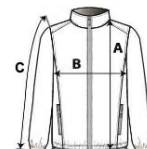

SPECIFIKACIJA VELIKOSTI (CM)

	2XL	3XL
Kom./📦	8	8
Dolžina telesa (A)	73	73
Širina prsnega koša (B)	62	64
Dolžina rokava (C)	67	67,5