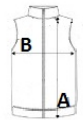

Men's 180gsm body insulation wadding weight

Polyester taffeta lining

Special Features

2 lower pockets

Internal zipped embroidery access

This product has no external logo branding

Suggested Decoration:

Embroidery, Heat transfer, Screen printing

Država izvora:

Myanmar

Wash dark colours separately

SPECIFIKACIJA VELIKOSTI (CM)

	XS
Kom./	12
Dolžina telesa (A)	65.50
Širina prsnega koša (B)	47

BARVE:

Navy