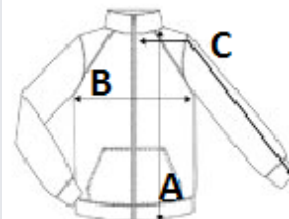

**Fabric Information**

280 series anti-pill Symmetry fleece

**Special Features**

Interactive

Fleece cuffs

2 zipped lower pockets

Adjustable shockcord hem

May have slight color differences between Glowlight coloured products

## SPECIFIKACIJA VELIKOSTI (CM)

	XXS	XS	S	M	L	XL	2XL	3XL	4XL	5XL	6XL
Kom./📦	16	16	16	16	16	16	16	16	16	16	16
Dolžina telesa (A)	0.00	67.00	69.00	71.00	74.00	74.00	76.00	76.00	78.00	78.00	0.00
Širina prsnega koša (B)	0.00	55.00	57.00	60.00	62.00	65.00	69.00	72.00	74.00	76.00	0.00
Dolžina rokava (C)	0.00	75.00	77.00	79.00	80.00	81.00	83.00	84.00	85.00	86.00	0.00