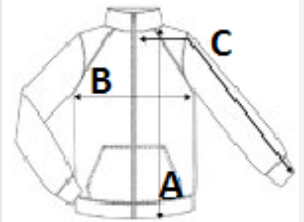

Fabric Information

280 series anti-pill Symmetry fleece

Special Features

Interactive

Fleece cuffs

2 zipped lower pockets

Adjustable shockcord hem

May have slight color differences between Glowlight coloured products

TARIFNA OZNAKA: 61023090

DRŽAVA IZVORA

Bangladesh

SPECIFIKACIJA VELIKOSTI (CM)

	XXS	XS	S	M	L	XL	2XL	3XL	4XL	5XL	6XL
Kom./📦	16	16	16	16	16	16	16	16	16	16	16
Dolžina telesa (A)	0.00	67.00	69.00	71.00	74.00	74.00	76.00	76.00	78.00	78.00	0.00
Širina prsnega koša (B)	0.00	55.00	57.00	60.00	62.00	65.00	69.00	72.00	74.00	76.00	0.00
Dolžina rokava (C)	0.00	75.00	77.00	79.00	80.00	81.00	83.00	84.00	85.00	86.00	0.00